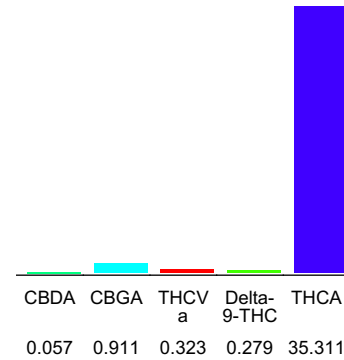

Big D Farms
8735 Dunwoody PI
Suite 4667
Atlanta, GA 30350
Sales@BigDHempFarms.Com

Sample 726-011924-001

Lemon Zkittlez

Sample Submitted: 01-19-2024; Report Date: 01-24-2024

Lemon Zkittlez

Plant Material: Hemp Flower

Chromatogram

Cannabinoid Profile

Cannabinoid Profile by HPLC

0.28%
Delta-9-THC

0.00%
CBD

36.88%
Total Cannabinoids

Cannabinoid	% wt	mg/g
CBDA	0.057	0.57
CBGA	0.911	9.11
THCVa	0.323	3.23
Delta-9-THC	0.279	2.79
THCA	35.31	353.11
Total Cannabinoids	36.88	368.8
Calculated Total THC	31.24	310.77
Calculated CBD Yield	0.05	0.50

Calculated Total THC = Delta-9-THC + 0.877 * THCA

Calculated Maximum CBD Yield = CBD + 0.877 * CBDA

Marin Analytics, LLC

250 Bel Marin Keys Blvd, Suite D4 Novato, CA 94949

Mike

Clemmons
Lab Manager

833-321-TEST / info@marinanalytics.com