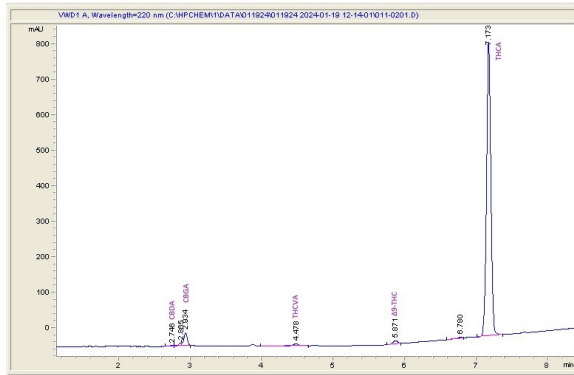

Big D Farms
8735 Dunwoody PI
Suite 4667
Atlanta, GA 30350
Sales@BigDHempFarms.Com

Sample 726-011924-001

Lemon Zkittlez

Sample Submitted: 01-19-2024; Report Date: 01-24-2024

Lemon Zkittlez

Plant Material: Hemp Flower

Chromatogram

Cannabinoid Profile

Cannabinoid Profile by HPLC

0.28%
Delta-9-THC

0.00%
CBD

36.88%
Total Cannabinoids

Cannabinoid	% wt	mg/g
CBDA	0.057	0.57
CBGA	0.911	9.11
THCVa	0.323	3.23
Delta-9-THC	0.279	2.79
THCA	35.31	353.11
Total Cannabinoids	36.88	368.8
Calculated Total THC	31.24	310.77
Calculated CBD Yield	0.05	0.50

Calculated Total THC = Delta-9-THC + 0.877 * THCA

Calculated Maximum CBD Yield = CBD + 0.877 * CBDA

Marin Analytics, LLC

250 Bel Marin Keys Blvd, Suite D4 Novato, CA 94949

Mike

Clemmons
Lab Manager

833-321-TEST / info@marinanalytics.com